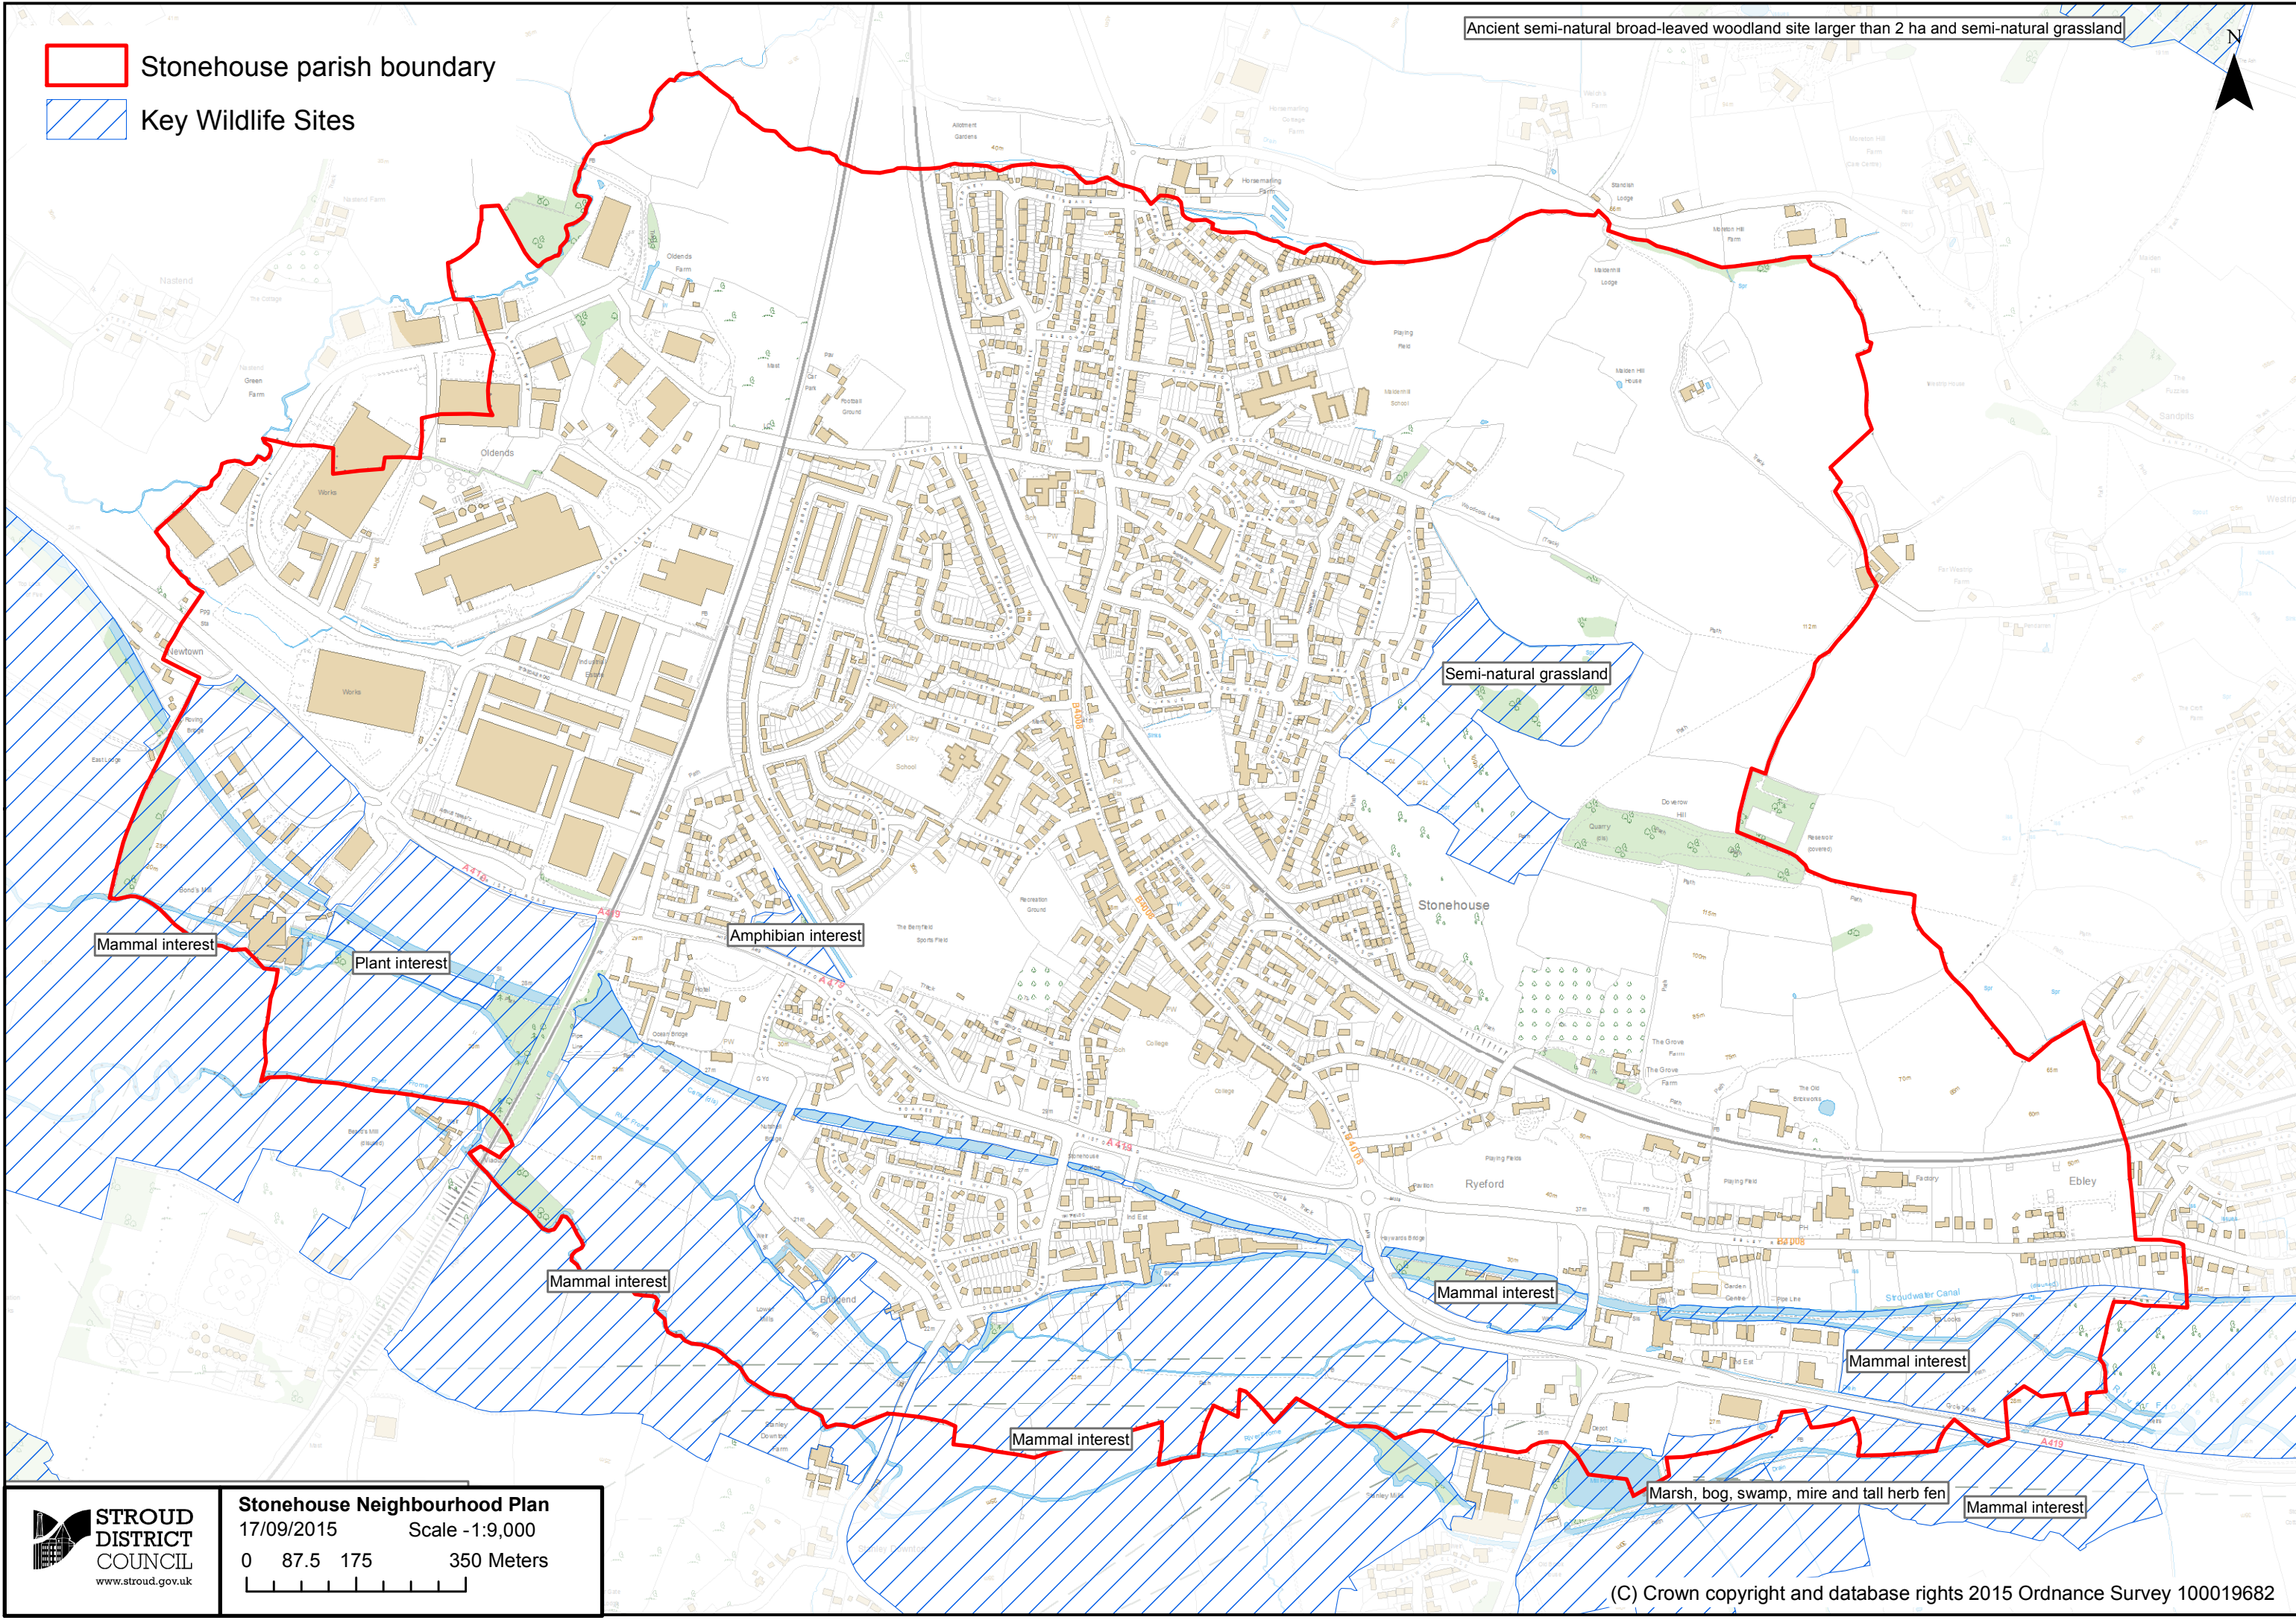

-  Stonehouse parish boundary
-  Key Wildlife Sites

Ancient semi-natural broad-leaved woodland site larger than 2 ha and semi-natural grassland

Stonehouse Neighbourhood Plan
 17/09/2015 Scale -1:9,000
 0 87.5 175 350 Meters